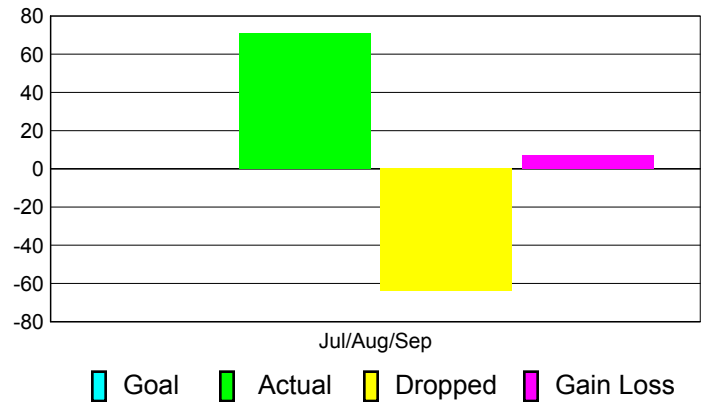

Membership Results 2011-2012

Goal, New, Dropped, Gain/Loss